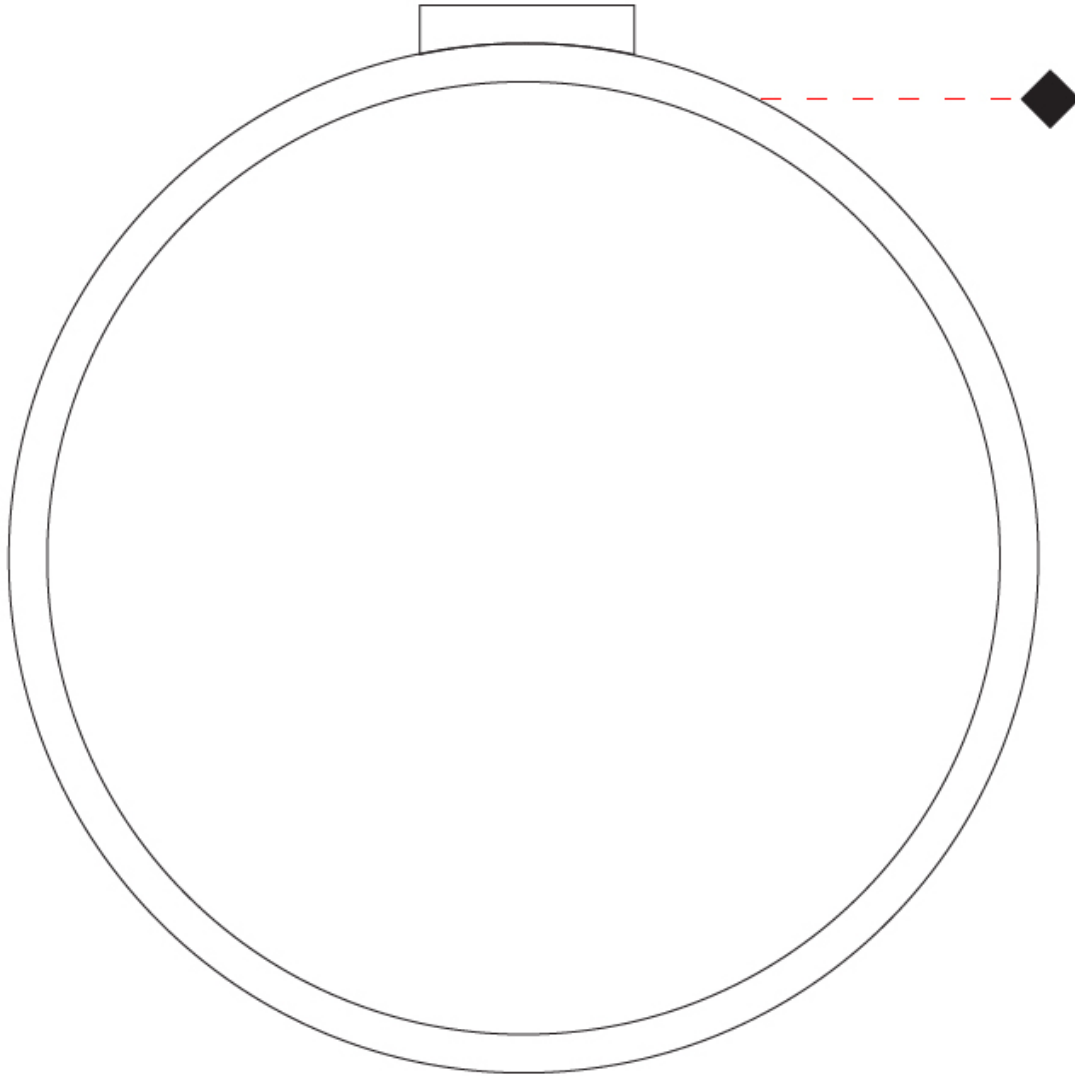

D32017-

PROJECT

TYPE

SPECIFIER

QUANTITY

DATE

D