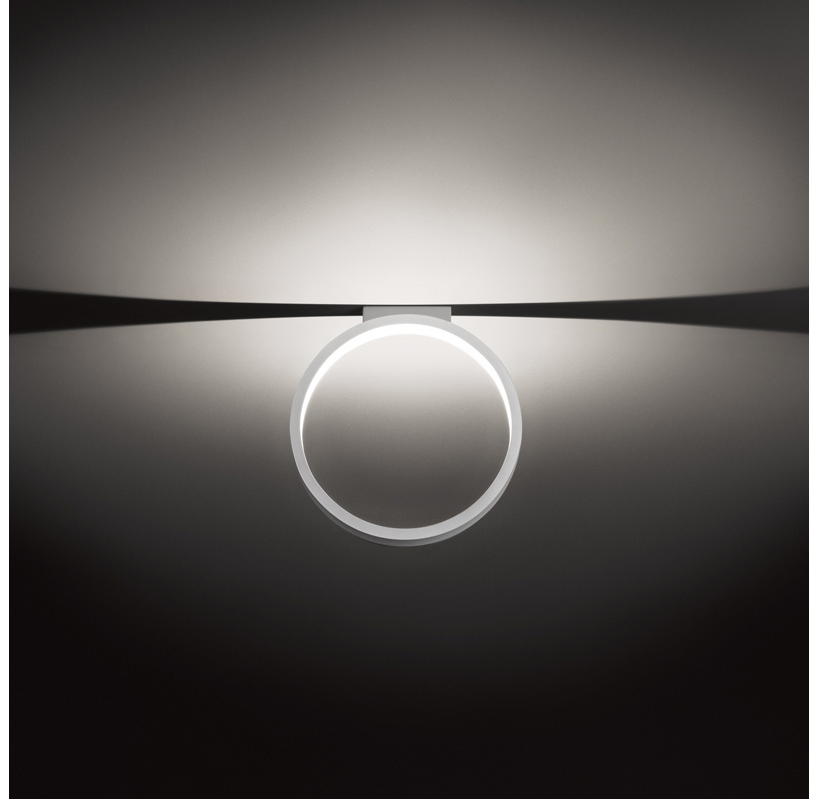

PROJECT	_____
TYPE	_____
SPECIFIER	_____
QUANTITY	_____
DATE	_____

ASSOLO SURFACE

D32005-

base number   Finish
Options

1. To build a product code in our configurator select the specify button on the base model # product page
2. To build a manual product code on this datasheet choose from the options listed below in blue font and add the suffix to the base model #

GENERAL

Series: Assolo
Brand: Cini & Nils
Division: Design
Mounting Type: Surface
Mounting Location: Ceiling
Subcategory: Ambient

PHYSICAL

Shape: Round
Diameter (mm): 430
Diameter (in): 16 ¹⁵/₁₆
Width (mm): 45
Width (in): 1 ³/₄
Height (mm): 450
Height (in): 17 ¹¹/₁₆
Extension (mm): 200
Extension (in): 7 ⁷/₈
Light Distribution: Indirect
Weight (kg): 3
Weight (lbs): 6.6
Fixture Finish: [WHI](#) / [BLK](#) / [MGD](#)
Fixture Material: Aluminum

ELECTRICAL

Lamp Type: LED
Input Wattage (W): 27
Total Output Wattage (W): 25
Dimming: Tri-Mode (Non-Dimming and Phase Dimming (120Vac only) and 0-10V Dimming)
Driver Included: Yes
Driver Location: Integrated
Driver Type: Constant Current - Universal
Driver Class: Class 2
Input Voltage (V): 120 - 277
Constant Current (MA): 700

LED

Color Temperature (°K): 2800
Nominal Lumen (lm): 2900
CRI: >90 CRI
Lamp Life (hrs): 50000

OPTICAL

RATINGS AND CERTIFICATIONS

Certified By: Certified for North American Standards
IP rating: IP20

J-Box cover plate included