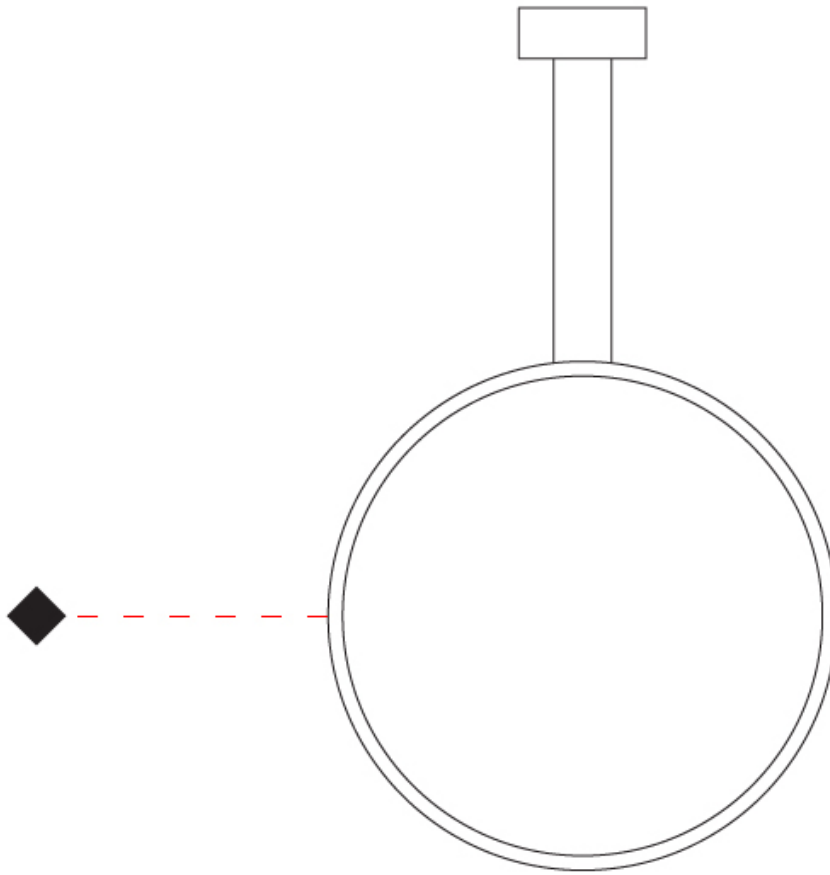

D31007-

PROJECT

TYPE

SPECIFIER

QUANTITY

DATE

D