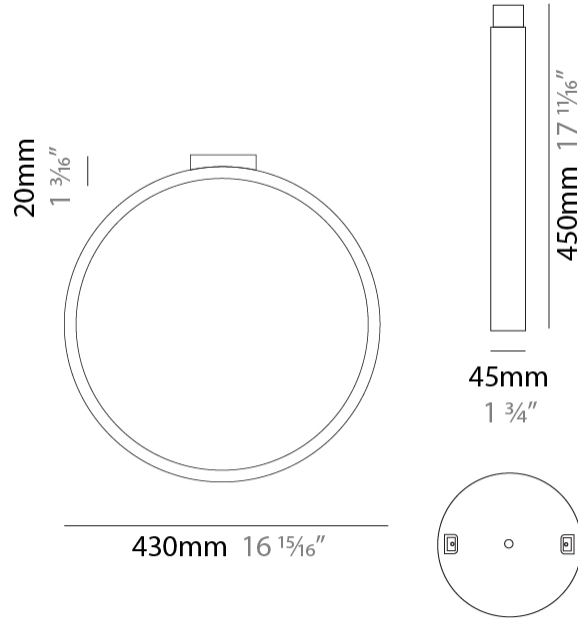

PROJECT	_____
TYPE	_____
SPECIFIER	_____
QUANTITY	_____
DATE	_____

ASSOLO SURFACE

D32005-

base number   Finish
Options

1. To build a product code in our configurator select the specify button on the base model # product page
2. To build a manual product code on this datasheet choose from the options listed below in blue font and add the suffix to the base model #

GENERAL

Series: Assolo
Brand: Cini & Nils
Division: Design
Mounting Type: Surface
Mounting Location: Ceiling
Subcategory: Ambient

PHYSICAL

Shape: Round
Diameter (mm): 430
Diameter (in): 16 ¹⁵/₁₆
Width (mm): 45
Width (in): 1 ³/₄
Height (mm): 450
Height (in): 17 ¹¹/₁₆
Extension (mm): 200
Extension (in): 7 ⁷/₈
Light Distribution: Indirect
Weight (kg): 3
Weight (lbs): 6.6
Fixture Finish: [WHI](#) / [BLK](#) / [MGD](#)
Fixture Material: Aluminum

ELECTRICAL

Lamp Type: LED
Input Wattage (W): 27
Total Output Wattage (W): 25
Dimming: Tri-Mode (Non-Dimming and Phase Dimming (120Vac only) and 0-10V Dimming)
Driver Included: Yes
Driver Location: Integrated
Driver Type: Constant Current - Universal
Driver Class: Class 2
Input Voltage (V): 120 - 277
Constant Current (MA): 700

LED

Color Temperature (°K): 2800
Nominal Lumen (lm): 2900
CRI: >90 CRI
Lamp Life (hrs): 50000

OPTICAL

RATINGS AND CERTIFICATIONS

Certified By: Certified for North American Standards
IP rating: IP20

J-Box cover plate included