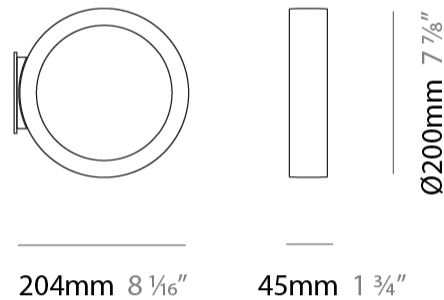

PROJECT
TYPE
SPECIFIER
QUANTITY
DATE

ASSOLO SURFACE

D32002-

base number   Finish
Options

1. To build a product code in our configurator select the specify button on the base model # product page
2. To build a manual product code on this datasheet choose from the options listed below in blue font and add the suffix to the base model #

GENERAL

Series: Assolo
Brand: Cini & Nils
Division: Design
Mounting Type: Surface
Mounting Location: Wall
Subcategory: Ambient

PHYSICAL

Shape: Round
Diameter (mm): 204
Diameter (in): 8 1/16
Width (mm): 45
Width (in): 1 3/4
Height (mm): 200
Height (in): 7 7/8
Light Distribution: Indirect
Weight (kg): 0.9
Weight (lbs): 1.98
Fixture Finish: WHI / BLK / MGD
Fixture Material: Aluminum

ELECTRICAL

Lamp Type: LED
Input Wattage (W): 15.76
Total Output Wattage (W): 13.7
Dimming: Tri-Mode (Non-Dimming and Phase Dimming (120Vac only) and 0-10V Dimming)
Driver Included: No
Driver Location: Remote
Driver Type: Constant Current - Universal
Driver Class: Class 2
Input Voltage (V): 120 - 277
Constant Current (MA): 350

LED

Number of LEDs: 1
Color Temperature (°K): 2800
Nominal Lumen (lm): 1300
CRI: >80 CRI
Lamp Life (hrs): 50000

OPTICAL

RATINGS AND CERTIFICATIONS

Certified By: Certified for North American Standards
IP rating: IP20